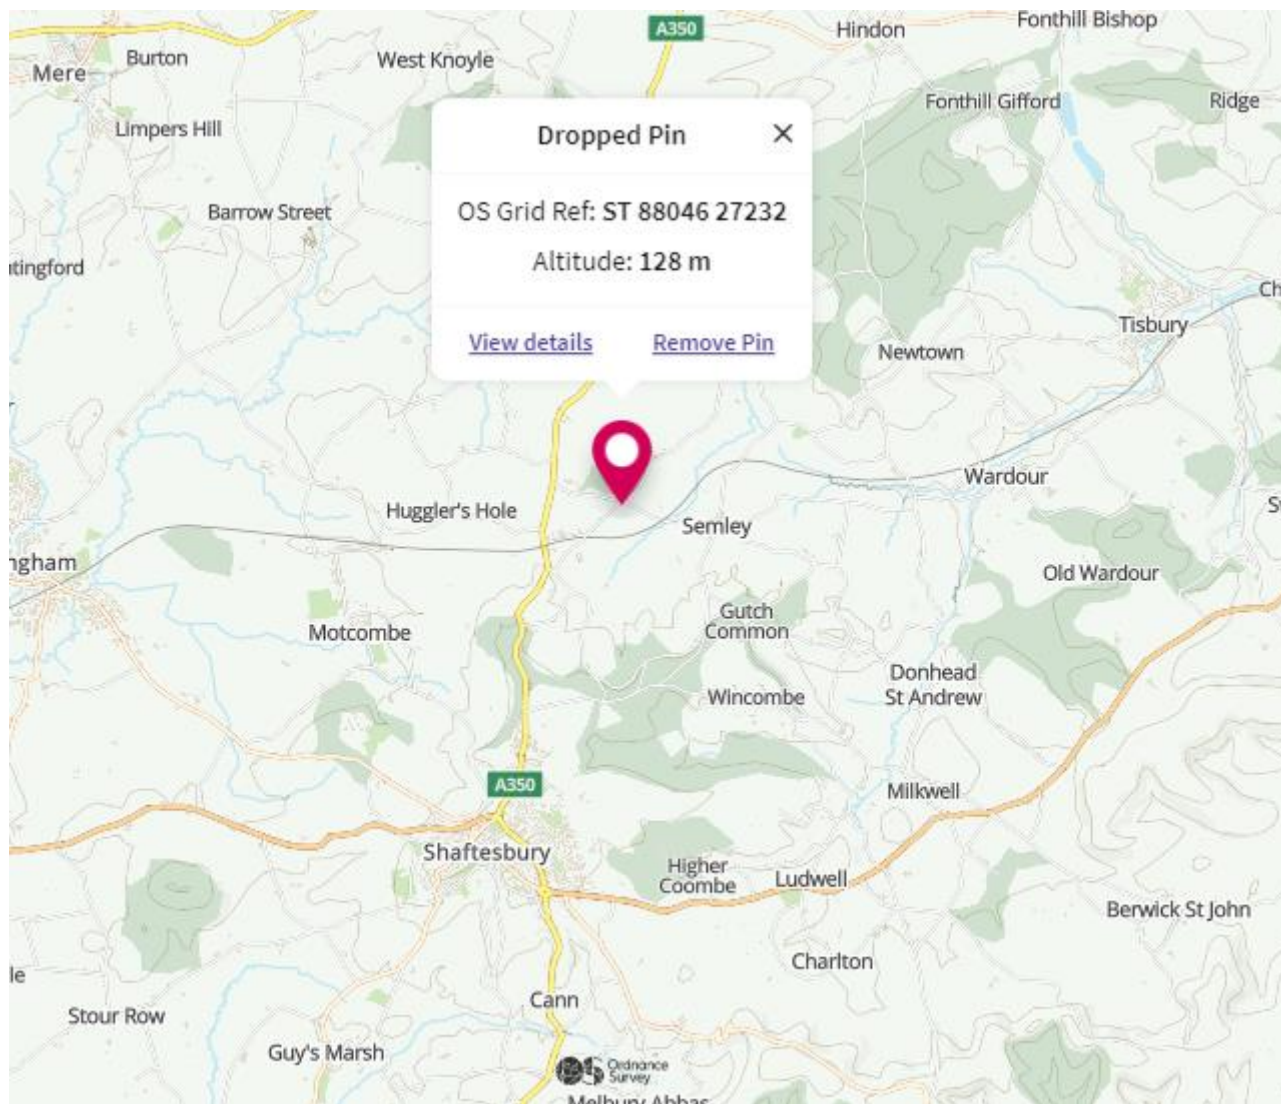

DORSET BRIDGE C/O THE GROSVENOR ARMS HOTEL, SHAFESBURY & COMPTON MCRAE

The Grosvenor Arms

DORSET BRIDGE C/O THE GROSVENOR ARMS HOTEL, SHAFTESBURY & COMPTON MCRAE

Compton McRae, Unit 2 Chaldicott Barns, Semley, SP7 9AW

DORSET BRIDGE C/O THE GROSVENOR ARMS HOTEL, SHAFTESBURY & COMPTON MCRAE

From Shaftesbury: At Ivy Cross Roundabout take the A350, direction Warminster. Driving through the hollo continue for approximately one and half miles and turn right, Brown Signposted Old Wardour Castle Semley, Donhead St Mary and Tisbury. Continue for a further mile and Compton McRae can be found on the left just before Tokes Lane